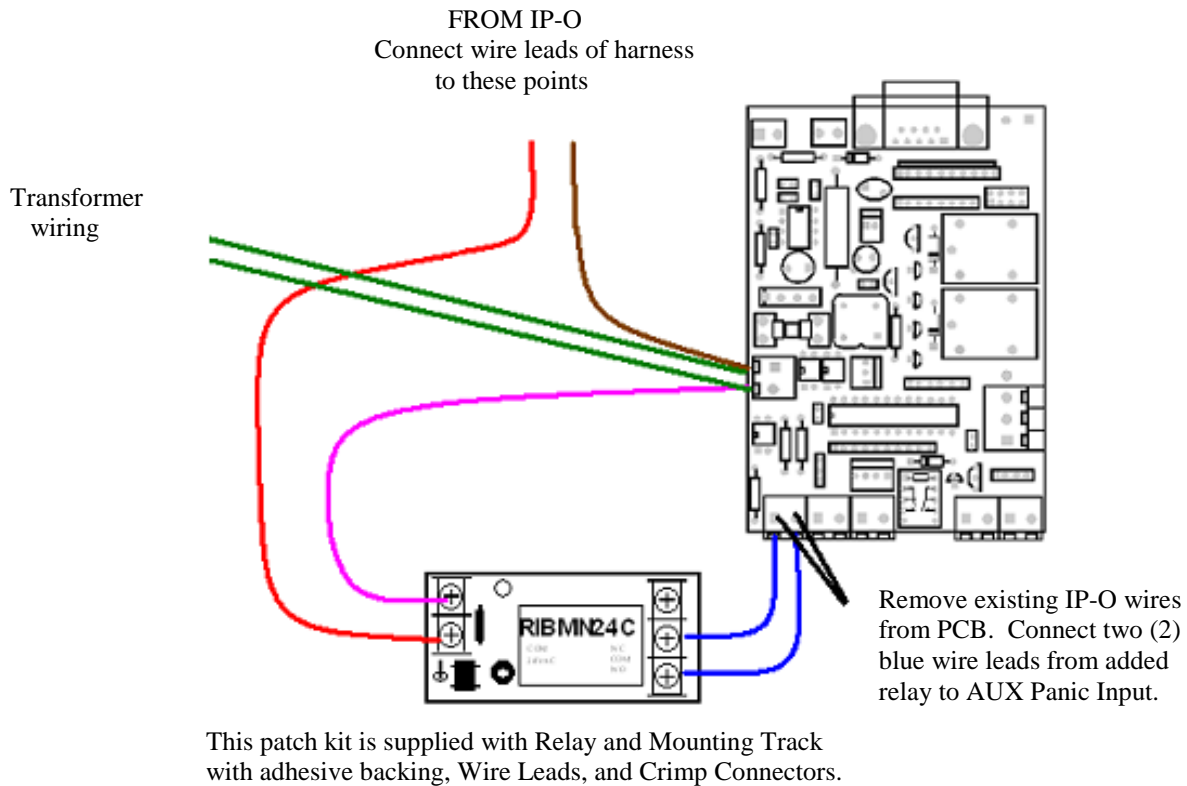

(903) 897-0737 1-866-897-0737
103 W CJ Wise Parkway Mailing Address: P.O. Box 129 Naples, Texas 75568-0129

Notice: This circuit can be modified to compensate for detected Transient Voltage. If you have connected an ISIMET remote panic to this unit at the AUX Panic Connection points at CON4A and intermittent interruption of service is experienced, then connect the relay with the wiring harness provided as show in the drawing. **TURN OFF POWER BEFORE INSTALLING THIS HARNESS.**

CAUTION: Do not connect an input from a source other than an ISIMET remote source to the Auxiliary input terminals if the Relay and Wiring Harness is in place.