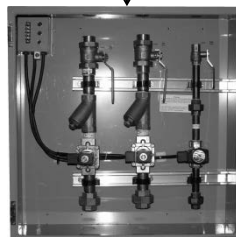

S-Series Enclosure